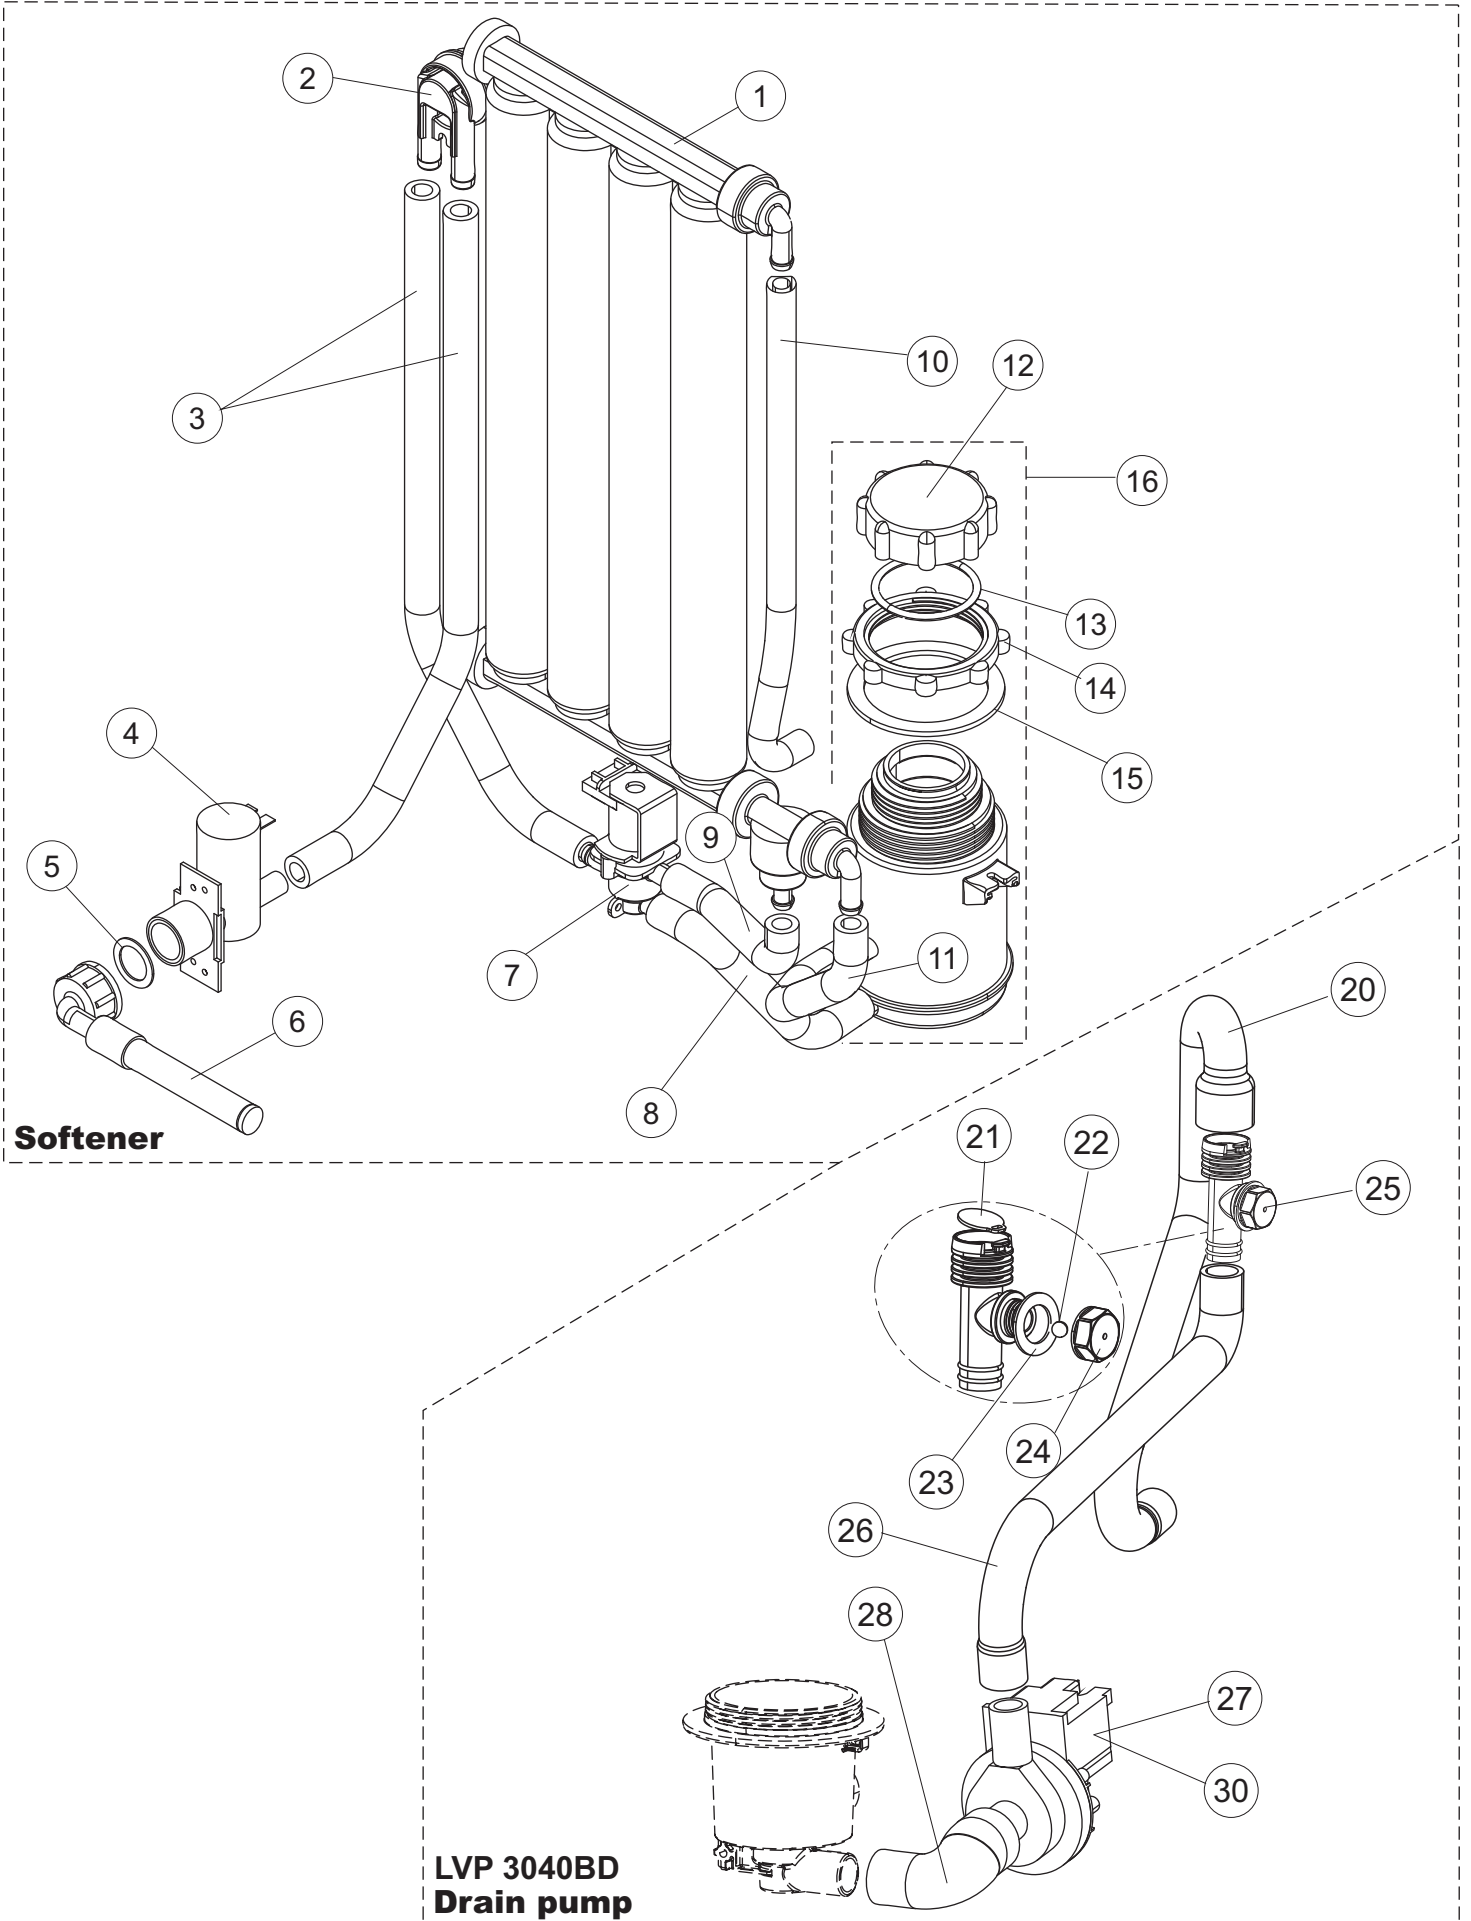

Drain Pump
LVP 3040BD

Softener

**LVP 3040BD
Drain pump**